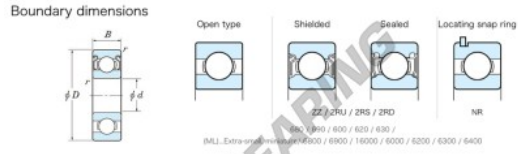

## Deep groove ball bearing single row 629-ZZ-JTEKT - 629-ZZ-JTEKT

<https://www.123bearing.com/bearing-housing/deep-groove-bearing/single-row/629-zz-jtekt>

Extra small standard shielded ZZ

Bearing No.	Boundary dimensions(mm)				Basic load ratings(kN)		Fatigue load limit(kN)		factor	Limiting speeds(min-1)
	d	D	B	r (min)	Cr	Cor	Cu	fu		
629 ZZ	9	26	8	0.6	5.7	1.95	0.1	12.4	Grease lub.	27000

## PRODUCT FEATURES

Brand	JTEKT
N° Ean13	3616060623454
Inside diameter	9 mm
Sealing	Shield on both sides
Outside diameter	26 mm
Thickness	8 mm
Limiting speed	27000 rpm
Dynamic load	5.7 kN
Static load	1.95 kN
Packaging	1