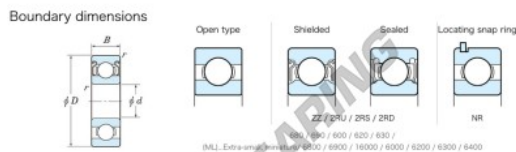

Deep groove ball bearing single row W699-ZZ-JTEKT - W699-ZZ-JTEKT

<https://www.123bearing.com/bearing-housing/deep-groove-bearing/single-row/w699-zz-jtekt>

Extra small Standard shielded ZZ

Bearing No.	Boundary dimensions (mm)				Basic load ratings (kN)		Fatigue load limit (kN)	Factor	Limiting speeds (min-1)
	d	D	B	r (mm)	Cr	Cor			
699 ZZ	9	20	6	0.3	3.1	1.05	0.04	13.3	Grease lub. 35000

PRODUCT FEATURES

Brand	JTEKT
N° Ean13	3616060623430
Inside diameter	9 mm
Sealing	Shield on both sides
Outside diameter	20 mm
Thickness	6 mm
Limiting speed	35000 rpm
Dynamic load	3.1 kN
Static load	1.05 kN
Packaging	1