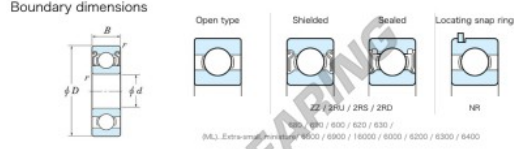

Deep groove ball bearing single row 628-ZZ-JTEKT - 628-ZZ-JTEKT

<https://www.123bearing.com/bearing-housing/deep-groove-bearing/single-row/628-zz-jtekt>

Bearing No.	Boundary dimensions (mm)				Basic load ratings (kN)		Fatigue load limit (kN) C ₁₀	factor f ₀	Limiting speeds (min ⁻¹) Grease Lub.
	d	D	B	r (min)	C _r	C _{0r}			
628 ZZ	8	24	B	0.3	4.15	1.4	0.06	12.8	28000

PRODUCT FEATURES

Brand	JTEKT
N° Ean13	3616060623409
Inside diameter	8 mm
Sealing	Shield on both sides
Outside diameter	24 mm
Thickness	8 mm
Limiting speed	28000 rpm
Dynamic load	4.15 kN
Static load	1.4 kN
Packaging	1