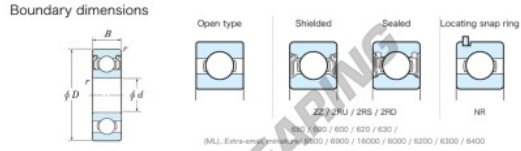

Deep groove ball bearing single row W687-ZZ-JTEKT - W687-ZZ-JTEKT

<https://www.123bearing.com/bearing-housing/deep-groove-bearing/single-row/w687-zz-jtekt>

Bearing No.	Boundary dimensions(mm)				Basic load ratings(kN)		Fatigue load limit(kN)		factor	Limiting speeds(min-1)	
	d	D	B	r(min)	Cr	C0r	Cu	f0		Grease lub.	Oil lub.
W687 ZZ	7	14	5	0.15	1.45	0.51	0.01	14.2		45000	

PRODUCT FEATURES

Brand	JTEKT
N° Ean13	3616060623287
Inside diameter	7 mm
Sealing	Shield on both sides
Outside diameter	14 mm
Thickness	5 mm
Limiting speed	45000 rpm
Dynamic load	1.45 kN
Static load	0.51 kN
Packaging	1