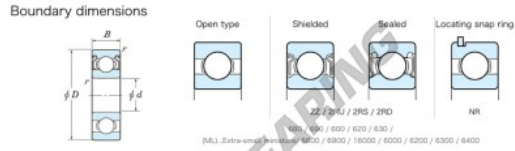

Deep groove ball bearing single row WML7011-ZZX-JTEKT - WML7011-ZZX-JTEKT

<https://www.123bearing.com/bearing-housing/deep-groove-bearing/single-row/wml7011-zzx-jtekt>

Estimated Standard shielded ZZ

Bearing No.	Boundary dimensions (mm)				Basic load ratings (kN)			Fatigue load limit (kN)	Factor	Limiting speeds (min-1)
	d	D	B	r (min)	Cr	Cor	Cu			
WML7011 ZZ	7	11	3	0.08	0.54	0.23	6	16.1	Grease lub. 49000	

PRODUCT FEATURES

Brand	JTEKT
N° Ean13	3616060623263
Inside diameter	7 mm
Outside diameter	11 mm
Thickness	3 mm
Limiting speed	49000 rpm
Dynamic load	0.54 kN
Static load	0.23 kN
Packaging	1

contact@123bearing.com