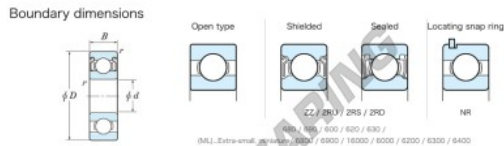

## Deep groove ball bearing single row ML6019-ZZ-JTEKT - ML6019-ZZ-JTEKT

<https://www.123bearing.com/bearing-housing/deep-groove-bearing/single-row/ml6019-zz-jtekt>

Extra-small Standard shielded ZZ

Bearing No.	Boundary dimensions (mm)				Basic load ratings (kN)		Fatigue load limit (kN)		Limiting speeds (min-1)
	d	D	B	r (min)	C <sub>r</sub>	C <sub>0r</sub>	C <sub>u</sub>	10 Grease lub	
ML6019 ZZ	6	19	8	0.3	3.25	1.05	0.04	12.3	40000

### PRODUCT FEATURES

Brand	JTEKT
N° Ean13	3616060623232
Inside diameter	6 mm
Sealing	Shield on both sides
Outside diameter	19 mm
Thickness	8 mm
Limiting speed	40000 rpm
Dynamic load	3.25 kN
Static load	1.05 kN
Packaging	1