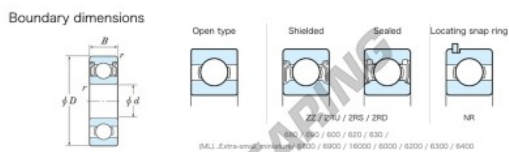

Deep groove ball bearing single row W606-ZZ-JTEKT - W606-ZZ-JTEKT

<https://www.123bearing.com/bearing-housing/deep-groove-bearing/single-row/w606-zz-jtekt>

Extra small Standard shielded ZZ

Bearing No.	Boundary dimensions (mm)				Basic load ratings (kN)		Fatigue load limit (kN)		Factor	Limiting speeds (min-1)
	d	D	B	r (min)	Cr	C0r	Cu	F0		
606 ZZ	6	17	6	0.3	2.45	0.74	0.03	12.2		43000

PRODUCT FEATURES

Brand	JTEKT
N° Ean13	3616060623218
Inside diameter	6 mm
Sealing	Shield on both sides
Outside diameter	17 mm
Thickness	6 mm
Limiting speed	43000 rpm
Dynamic load	2.45 kN
Static load	0.74 kN
Packaging	1