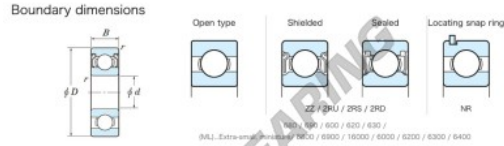

## Deep groove ball bearing single row W685-ZZ-JTEKT - W685-ZZ-JTEKT

<https://www.123bearing.com/bearing-housing/deep-groove-bearing/single-row/w685-zz-jtekt>

Extra small Standard shielded ZZ

Bearing No.	Boundary dimensions (mm)				Basic load ratings (kN)		Fatigue load limit (kN)	factor	Limiting speeds (min-1)
	d	D	B	r (min)	Cr	C0r			
W685 ZZ	5	11	5	0.15	0.89	0.28	7	12.8	53000 Grease lub.

## PRODUCT FEATURES

Brand	JTEKT
N° Ean13	3616060623119
Inside diameter	5 mm
Sealing	Shield on both sides
Outside diameter	11 mm
Thickness	5 mm
Limiting speed	53000 rpm
Dynamic load	0.89 kN
Static load	0.28 kN
Packaging	1