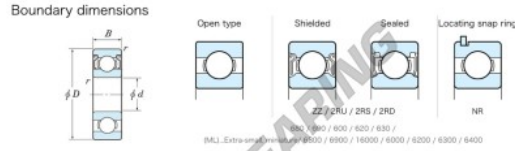

## Deep groove ball bearing single row 604-ZZ-JTEKT - 604-ZZ-JTEKT

<https://www.123bearing.com/bearing-housing/deep-groove-bearing/single-row/604-zz-jtekt>

Extra (non) Standard shielded ZZ

Bearing No.	Boundary dimensions (mm)				Basic load ratings (kN)		Fatigue load limit (kN)		factor	Limiting speeds (min-1)	
	d	D	B	r (min)	Cr	C0r	Cu	f0		Grease lub.	Oil lub.
604 ZZ	4	12	4	0.2	1.2	0.35	9	12.4		53000	

## PRODUCT FEATURES

Brand	JTEKT
N° Ean13	3616060623058
Inside diameter	4 mm
Sealing	-
Outside diameter	12 mm
Thickness	4 mm
Limiting speed	53000 rpm
Dynamic load	1.2 kN
Static load	0.35 kN
Packaging	-

[contact@123bearing.com](mailto:contact@123bearing.com)