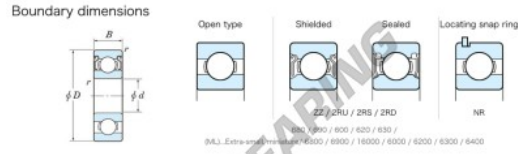

## Deep groove ball bearing single row WML2508-ZZX-JTEKT - WML2508-ZZX-JTEKT

<https://www.123bearing.com/bearing-housing/deep-groove-bearing/single-row/wml2508-zzx-jtekt>

Extra small standard shielded ZZ

Bearing No.	Boundary dimensions(mm)				Basic load ratings(kN)		Fatigue load factor		Limiting speeds(min-1)
	d	D	B	r (min)	C <sub>r</sub>	C <sub>0r</sub>	f <sub>0</sub>	Grease Lub.	
WML2508 ZZ	2.5	8	4	0.1	0.68	0.17	5	11.5	64000

### PRODUCT FEATURES

Brand	JTEKT
N° Ean13	3616060622938
Inside diameter	2.5 mm
Inside diameter	0.098" inch
Outside diameter	8 mm
Outside diameter	0.315" inch
Thickness	4 mm
Thickness	0.157" inch
Limiting speed	64000 rpm
Dynamic load	0.68 kN
Static load	0.17 kN
Packaging	1