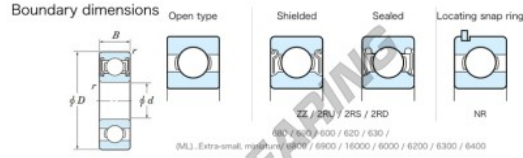

Deep groove ball bearing single row 608-2RD-JTEKT - 608-2RD-JTEKT

<https://www.123bearing.com/bearing-housing/deep-groove-bearing/single-row/608-2rd-jtekt>

Extra-small, miniature Bearing 601, standard, Extremely light contact sealed 2RD

Bearing No.	Boundary dimensions (mm)				Basic load ratings (kN)		Fatigue load limit (kN)	factor	Limiting speeds (min-1)
	d	D	B	r (min)	Cr	C0r	C0		
608 2RD	8	22	7	0.3	4.1	1.35	0.06	12.4	Grease lub. 31000

PRODUCT FEATURES

Brand	JTEKT
N° Ean13	3616060622761
Inside diameter	8 mm
Outside diameter	22 mm
Thickness	7 mm
Limiting speed	31000 rpm
Dynamic load	4.1 kN
Static load	1.35 kN
Packaging	1

contact@123bearing.com