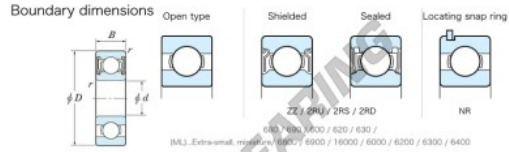

## Deep groove ball bearing single row 607-2RD-JTEKT - 607-2RD-JTEKT

<https://www.123bearing.com/bearing-housing/deep-groove-bearing/single-row/607-2rd-jtekt>

Bearing No.	Boundary dimensions(mm)				Basic load ratings(kN)		Fatigue load limit(kN)	factor	Limiting speeds(min-1)
	d	D	B	r (mm)	C <sub>r</sub>	C <sub>0r</sub>	lim	f <sub>0</sub>	Grease lub.
607 2RD	7	19	6	0.3	2.95	0.89	0.04	12.3	36000

### PRODUCT FEATURES

Brand	JTEKT
N° Ean13	3616060622723
Inside diameter	7 mm
Outside diameter	19 mm
Thickness	6 mm
Limiting speed	36000 rpm
Dynamic load	2.95 kN
Static load	0.89 kN
Packaging	1

[contact@123bearing.com](mailto:contact@123bearing.com)