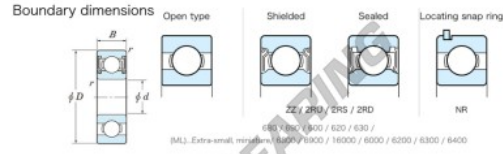

Deep groove ball bearing single row 606-2RD-JTEKT - 606-2RD-JTEKT

<https://www.123bearing.com/bearing-housing/deep-groove-bearing/single-row/606-2rd-jtekt>

Extra-small, miniature Bearing Ball standard, Extremely light contact sealed 2RD

Bearing No.	Boundary dimensions(mm)			Basic load ratings(kN)		Fatigue load factor		Limiting speeds(min-1)	
	d	D	B	Cr	Cor	Cu	f0	Grease lub.	Oil lub.
606 2RD	6	17	6	2.45	0.74	0.03	12.2	39000	

PRODUCT FEATURES

Brand	JTEKT
N° Ean13	3616060622617
Inside diameter	6 mm
Outside diameter	17 mm
Thickness	6 mm
Limiting speed	39000 rpm
Dynamic load	2.45 kN
Static load	0.74 kN
Packaging	1

contact@123bearing.com

(646) 712 9672