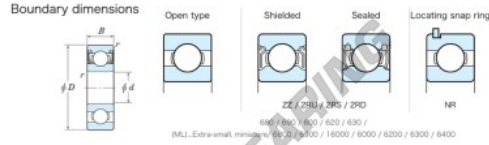

Deep groove ball bearing single row 624-2RS-JTEKT - 624-2RS-JTEKT

<https://www.123bearing.com/bearing-housing/deep-groove-bearing/single-row/624-2rs-jtekt>

Extra-small standard contact sealed 2RS

Bearing No.	Boundary dimensions(mm)			Basic load ratings(kN)		Fatigue load factor		Limiting speeds(min-1)
	d	D	B	Cr	C0r	Cu	f0	Grease lub.
624 2RS	4	13	5	1.65	0.48	0.01	12.3	39000

PRODUCT FEATURES

Brand	JTEKT
N° Ean13	3616060622419
Inside diameter	4 mm
Sealing	Seal on both sides
Outside diameter	13 mm
Thickness	5 mm
Limiting speed	39000 rpm
Dynamic load	1.65 kN
Static load	0.48 kN
Packaging	1