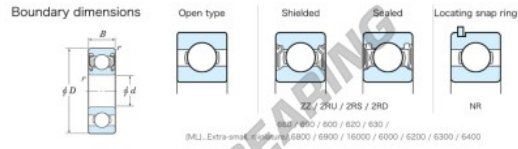

## Deep groove ball bearing single row 609-2RU-JTEKT - 609-2RU-JTEKT

<https://www.123bearing.com/bearing-housing/deep-groove-bearing/single-row/609-2ru-jtekt>

Extra-Small Standard non contact sealed 2RU

Bearing No.	Boundary dimensions (mm)				Basic load ratings (kN)		Fatigue load limit (kN)	factor	Limiting speed (min-1)
	d	D	B	r (max)	C <sub>r</sub>	C <sub>0r</sub>	C <sub>s</sub>	f <sub>0</sub>	Grease lub.
609 2RU	9	24	7	0.3	4.15	1.4	0.06	12.8	33000

## PRODUCT FEATURES

Brand	JTEKT
N° Ean13	3616060622372
Inside diameter	9 mm
Outside diameter	24 mm
Thickness	7 mm
Limiting speed	33000 rpm
Dynamic load	4.15 kN
Static load	1.4 kN
Packaging	1

[contact@123bearing.com](mailto:contact@123bearing.com)