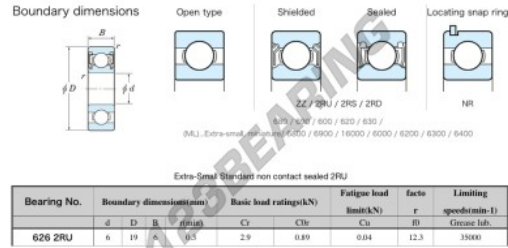

Deep groove ball bearing single row 626-2RU-JTEKT - 626-2RU-JTEKT

<https://www.123bearing.com/bearing-housing/deep-groove-bearing/single-row/626-2ru-jtekt>

PRODUCT FEATURES

Brand	JTEKT
N° Ean13	4549250164750
Inside diameter	6 mm
Outside diameter	19 mm
Thickness	6 mm
Limiting speed	35000 rpm
Dynamic load	2.9 kN
Static load	0.89 kN
Packaging	1