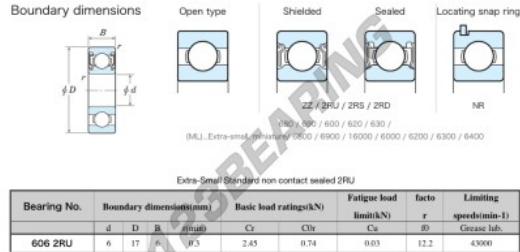

## Deep groove ball bearing single row 606-2RU-JTEKT - 606-2RU-JTEKT

<https://www.123bearing.com/bearing-housing/deep-groove-bearing/single-row/606-2ru-jtekt>

### PRODUCT FEATURES

Brand	JTEKT
N° Ean13	3616060622297
Inside diameter	6 mm
Outside diameter	17 mm
Thickness	6 mm
Limiting speed	43000 rpm
Dynamic load	2.45 kN
Static load	0.74 kN
Packaging	1

[contact@123bearing.com](mailto:contact@123bearing.com)