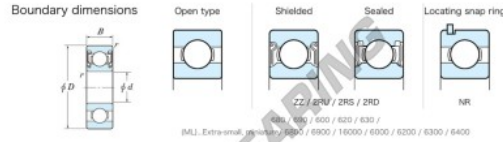

## Deep groove ball bearing single row 635-2RU-JTEKT - 635-2RU-JTEKT

<https://www.123bearing.com/bearing-housing/deep-groove-bearing/single-row/635-2ru-jtekt>

Extra-Small Standard iron contact sealed 2RU

Bearing No.	Boundary dimensions (mm)			Basic load ratings(kN)			Fatigue load limit(kN)		Facto r	Limiting speed(min-1) Grease lub.
	d	D	B	C <sub>r</sub>	C <sub>0r</sub>	C <sub>u</sub>	80			
635 2RU	5	19	6	2.9	0.89	0.04	12.3	35000		

### PRODUCT FEATURES

Brand	JTEKT
N° Ean13	3616060622273
Inside diameter	5 mm
Outside diameter	19 mm
Thickness	6 mm
Limiting speed	35000 rpm
Dynamic load	2.9 kN
Static load	0.89 kN
Packaging	1

[contact@123bearing.com](mailto:contact@123bearing.com)