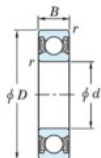

Deep groove ball bearing single row 6808-2RD-JTEKT - 6808-2RD-JTEKT

<https://www.123bearing.com/bearing-housing/deep-groove-bearing/single-row/6808-2rd-jtekt>

Boundary dimensions