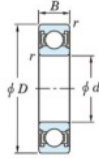

Deep groove ball bearing single row 60-22-2RD-JTEKT - 60-22-2RD-JTEKT

<https://www.123bearing.com/bearing-housing/deep-groove-bearing/single-row/60-22-2rd-jtekt>

Boundary dimensions