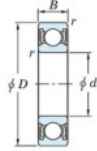

Deep groove ball bearing single row 6204-2RD-JTEKT - 6204-2RD-JTEKT

<https://www.123bearing.com/bearing-housing/deep-groove-bearing/single-row/6204-2rd-jtekt>

Boundary dimensions