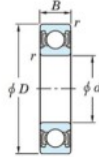

Deep groove ball bearing single row 6001-2RD-JTEKT - 6001-2RD-JTEKT

<https://www.123bearing.com/bearing-housing/deep-groove-bearing/single-row/6001-2rd-jtekt>

Boundary dimensions