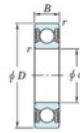

## Deep groove ball bearing single row 6034-2RU-JTEKT - 6034-2RU-JTEKT

<https://www.123bearing.com/bearing-housing/deep-groove-bearing/single-row/6034-2ru-jtekt>

Boundary dimensions

Sealed

Non contact sealed

Bearing No.	Boundary dimensions(mm)				Basic load ratings(kN)		Fatigue load factor	
	d	D	B	r1(mm)	Cr	C0r	limit(kN)	f0
6034 2RU	170	260	42	2.1	201	161	6.2	15.8

## PRODUCT FEATURES

Brand	JTEKT
N° Ean13	3616060621214
Inside diameter	170 mm
Outside diameter	260 mm
Thickness	42 mm
Dynamic load	201 kN
Static load	161 kN
Packaging	1

[contact@123bearing.com](mailto:contact@123bearing.com)