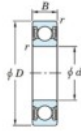

Deep groove ball bearing single row 6826-2RU-JTEKT - 6826-2RU-JTEKT

<https://www.123bearing.com/bearing-housing/deep-groove-bearing/single-row/6826-2ru-jtekt>

Boundary dimensions

Sealed

Non contact sealed

Bearing No.	Boundary dimensions(mm)				Basic load ratings(kN)		Fatigue load factor	
	d	D	B	r(max)	C _r	C _{0r}	f ₀	f ₁
6826 2RU	130	165	18	1.1	46.1	41.2	1.75	16.1

PRODUCT FEATURES

Brand	JTEKT
N° Ean13	4549250180651
Inside diameter	130 mm
Outside diameter	165 mm
Thickness	18 mm
Dynamic load	46.1 kN
Static load	41.2 kN
Packaging	1