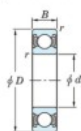

## Deep groove ball bearing single row 6224-2RU-JTEKT - 6224-2RU-JTEKT

<https://www.123bearing.com/bearing-housing/deep-groove-bearing/single-row/6224-2ru-jtekt>

Boundary dimensions

Sealed

Non contact sealed

Bearing No.	Boundary dimensions(mm)					Basic load ratings(kN)		Fatigue load factor	
	d	D	B	r (mm)	r1	C <sub>r</sub>	C <sub>0r</sub>	C <sub>10</sub>	f <sub>0</sub>
6224 2RU	120	215	40	2.1		194	131	6.65	14.4

## PRODUCT FEATURES

Brand	JTEKT
N° Ean13	3616060621108
Inside diameter	120 mm
Outside diameter	215 mm
Thickness	40 mm
Dynamic load	194 kN
Static load	131 kN
Packaging	1

[contact@123bearing.com](mailto:contact@123bearing.com)