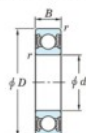

Deep groove ball bearing single row 6808-2RU-JTEKT - 6808-2RU-JTEKT

<https://www.123bearing.com/bearing-housing/deep-groove-bearing/single-row/6808-2ru-jtekt>

Boundary dimensions

Sealed

Non contact sealed

Bearing No.	Boundary dimensions(mm)				Basic load ratings(kN)		Fatigue load factor	
	d	D	B	r (mm)	C ₂	C ₀₂	limit(kN)	f ₀
6808 2RU	40	52	7	0.3	6.15	4.2	0.18	16.3

PRODUCT FEATURES

Brand	JTEKT
N° Ean13	4549250179266
Inside diameter	40 mm
Outside diameter	52 mm
Thickness	7 mm
Dynamic load	6.15 kN
Static load	4.2 kN
Packaging	1