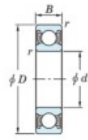

Deep groove ball bearing single row 6206-2RU-JTEKT - 6206-2RU-JTEKT

<https://www.123bearing.com/bearing-housing/deep-groove-bearing/single-row/6206-2ru-jtekt>

Boundary dimensions

Sealed

With contact sealed

Bearing No.	Boundary dimensions(mm)					Basic load ratings(kN)		Fatigue load factor	
	d	D	B	r1(min)	r	Cr	C0r	S0	f0
6206 2RU	30	62	16	1		24.3	11.3	0.8	13.9

PRODUCT FEATURES

Brand	JTEKT
N° Ean13	4549250156533
Inside diameter	30 mm
Outside diameter	62 mm
Thickness	16 mm
Dynamic load	24.3 kN
Static load	11.3 kN
Packaging	1