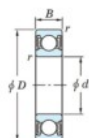

## Deep groove ball bearing single row 6906-2RU-JTEKT - 6906-2RU-JTEKT

<https://www.123bearing.com/bearing-housing/deep-groove-bearing/single-row/6906-2ru-jtekt>

Boundary dimensions

Sealed

Non contact sealed

Bearing No.	Boundary dimensions(mm)				Basic load ratings(kN)		Fatigue load factor	
	d	D	B	r(mm)	C <sub>r</sub>	C <sub>0r</sub>	C <sub>10</sub>	f <sub>0</sub>
6906 2RU	30	47	9	0.3	9.05	5	0.26	15.8

## PRODUCT FEATURES

Brand	JTEKT
N° Ean13	4549250182785
Inside diameter	30 mm
Outside diameter	47 mm
Thickness	9 mm
Dynamic load	9 kN
Static load	5 kN
Packaging	1

[contact@123bearing.com](mailto:contact@123bearing.com)