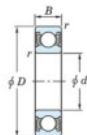

## Deep groove ball bearing single row 6904-2RU-JTEKT - 6904-2RU-JTEKT

<https://www.123bearing.com/bearing-housing/deep-groove-bearing/single-row/6904-2ru-jtekt>

Boundary dimensions

Sealed

Tableau 1

Bearing No.	Boundary dimensions(mm)				Basic load ratings(kN)		Fatigue load limit(kN)	Factor
	d	D	B	r(mm)	C <sub>r</sub>	C <sub>0r</sub>		
6904 2RU	20	37	9	0.3	7.95	3.7	0.19	14.7

## PRODUCT FEATURES

Brand	JTEKT
N° Ean13	4549250182280
Inside diameter	20 mm
Outside diameter	37 mm
Thickness	9 mm
Dynamic load	7.95 kN
Static load	3.7 kN
Packaging	1

[contact@123bearing.com](mailto:contact@123bearing.com)