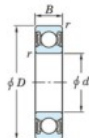

Deep groove ball bearing single row 6301-2RU-JTEKT - 6301-2RU-JTEKT

<https://www.123bearing.com/bearing-housing/deep-groove-bearing/single-row/6301-2ru-jtekt>

Boundary dimensions

Sealed

Tableau 1

Bearing No.	Boundary dimensions(mm)					Basic load ratings(kN)			Fatigue load limit(kN)	factor
	d	D	B	r(mm)		C _r	C _{0r}	C _{0r}		
6301 2RU	12	37	12	1		12.1	4.2	0.42	11.1	

PRODUCT FEATURES

Brand	JTEKT
N° Ean13	4549250166051
Inside diameter	12 mm
Outside diameter	37 mm
Thickness	12 mm
Dynamic load	12.1 kN
Static load	4.2 kN
Packaging	1

contact@123bearing.com

(646) 712 9672

CRT4 de Lesquin 60 Rue Du Haut De Sainghin 59273 Fretin FRANCE