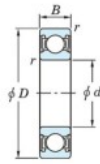

## Deep groove ball bearing single row 6224-2RS-JTEKT - 6224-2RS-JTEKT

<https://www.123bearing.com/bearing-housing/deep-groove-bearing/single-row/6224-2rs-jtekt>

Boundary dimensions

Sealed

Contact sealed

Bearing No.	Boundary dimensions(mm)				Basic load ratings(kN)		Fatigue load	factor
	d	D	B	r(max)	C <sub>r</sub>	C <sub>0r</sub>	lim <sub>1</sub> (kN)	
6224 2RS	120	215	40	2.1	194	131	6.65	14.4

### PRODUCT FEATURES

Brand	JTEKT
N° Ean13	4549250164248
Inside diameter	120 mm
Sealing	Seal on both sides
Outside diameter	215 mm
Thickness	40 mm
Dynamic load	194 kN
Static load	131 kN
Packaging	1

[contact@123bearing.com](mailto:contact@123bearing.com)