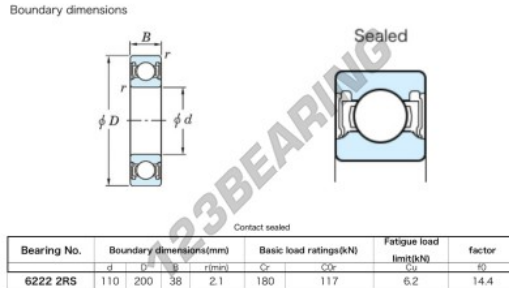

Deep groove ball bearing single row 6222-2RS-JTEKT - 6222-2RS-JTEKT

<https://www.123bearing.com/bearing-housing/deep-groove-bearing/single-row/6222-2rs-jtekt>

PRODUCT FEATURES

Brand	JTEKT
N° Ean13	3616060618191
Inside diameter	110 mm
Sealing	-
Outside diameter	200 mm
Thickness	38 mm
Dynamic load	180 kN
Static load	117 kN
Packaging	-