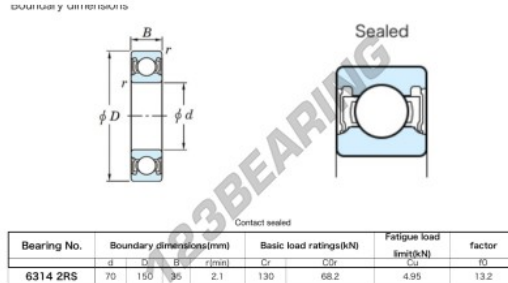

## Deep groove ball bearing single row 6314-2RS-JTEKT - 6314-2RS-JTEKT

<https://www.123bearing.com/bearing-housing/deep-groove-bearing/single-row/6314-2rs-jtekt>

### PRODUCT FEATURES

Brand	JTEKT
N° Ean13	4549250174438
Inside diameter	70 mm
Sealing	Seal on both sides
Outside diameter	150 mm
Thickness	35 mm
Dynamic load	130 kN
Static load	68.2 kN
Packaging	1

[contact@123bearing.com](mailto:contact@123bearing.com)