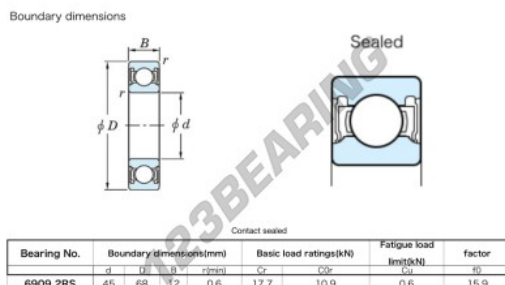

Deep groove ball bearing single row 6909-2RS-JTEKT - 6909-2RS-JTEKT

<https://www.123bearing.com/bearing-housing/deep-groove-bearing/single-row/6909-2rs-jtekt>

PRODUCT FEATURES

Brand	JTEKT
N° Ean13	4549250183379
Inside diameter	45 mm
Inside diameter	1.772" inch
Sealing	Seal on both sides
Outside diameter	68 mm
Outside diameter	2.677" inch
Thickness	12 mm
Thickness	0.472" inch
Dynamic load	17.7 kN
Static load	10.9 kN
Packaging	1