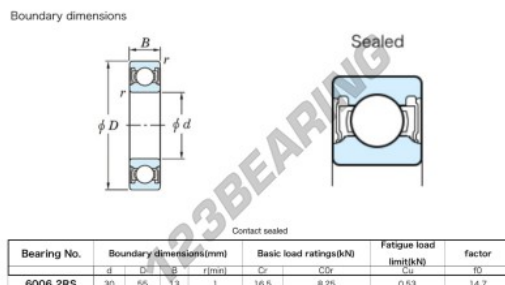

Deep groove ball bearing single row 6006-2RS-JTEKT - 6006-2RS-JTEKT

<https://www.123bearing.com/bearing-housing/deep-groove-bearing/single-row/6006-2rs-jtekt>

PRODUCT FEATURES

Brand	JTEKT
N° Ean13	4549250143687
Inside diameter	30 mm
Sealing	Seal on both sides
Outside diameter	55 mm
Thickness	13 mm
Weight	119 g
Dynamic load	16.5 kN
Static load	8.25 kN
Packaging	1