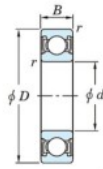

Deep groove ball bearing single row 6004-2RS-JTEKT - 6004-2RS-JTEKT

<https://www.123bearing.com/bearing-housing/deep-groove-bearing/single-row/6004-2rs-jtekt>

Boundary dimensions

Sealed

Contact sealed

Bearing No.	Boundary dimensions(mm)				Basic load ratings(kN)		Fatigue load	factor
	d	D	B	r(mm)	Cr	Cor	limit(kN)	
6004 2RS	20	42	12	0.6	11.7	5.05	0.35	13.9

PRODUCT FEATURES

Brand	JTEKT
N° Ean13	4549250142420
Inside diameter	20 mm
Sealing	Seal on both sides
Outside diameter	42 mm
Thickness	12 mm
Weight	65 g
Dynamic load	11.7 kN
Static load	5.05 kN
Packaging	1