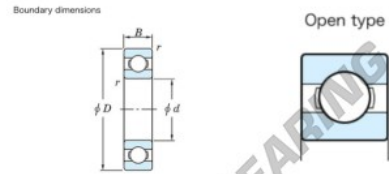

Deep groove ball bearing single row 68-530-JTEKT - 68-530-JTEKT

<https://www.123bearing.com/bearing-housing/deep-groove-bearing/single-row/68-530-jtekt>

Deep groove ball bearing - Single row - Open type

68/530	Boundary dimensions (mm)				Basic load ratings (kN)		Fatigue load limit (kN)	factor	Limiting speeds (min-1)
	d	D	B	r (min)	Cr	CDr	F0	F0	Grease lub.
	530	650	56	3	414	581	12.4	16	600

PRODUCT FEATURES

Brand	JTEKT
N° Ean13	3616060616807
Inside diameter	530 mm
Inside diameter	20.866" inch
Outside diameter	650 mm
Outside diameter	25.591" inch
Thickness	56 mm
Thickness	2.205" inch
Limiting speed	600 rpm
Dynamic load	414 kN
Static load	581 kN
Packaging	1