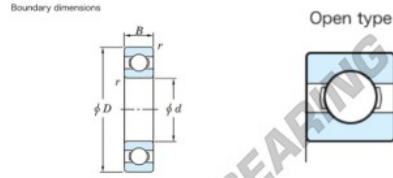

Deep groove ball bearing single row 6988-JTEKT - 6988-JTEKT

<https://www.123bearing.com/bearing-housing/deep-groove-bearing/single-row/6988-jtekt>

Deep groove ball bearing - Single row - Open type

6988	Boundary dimensions (mm)				Basic load ratings (kN)		Fatigue load limit (kN)		factor	Limiting speeds (min-1)
	d	D	B	r (min)	Cr	C0r	F0	F0	Grease lub.	
	440	600	74	4	529	676	21.4	16.4	740	

PRODUCT FEATURES

Brand	JTEKT
N° Ean13	3616060616654
Inside diameter	440 mm
Outside diameter	600 mm
Thickness	74 mm
Limiting speed	740 rpm
Dynamic load	529 kN
Static load	676 kN
Packaging	1

contact@123bearing.com