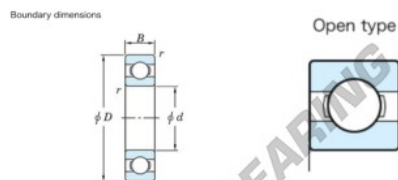

Deep groove ball bearing single row 6876-JTEKT - 6876-JTEKT

<https://www.123bearing.com/bearing-housing/deep-groove-bearing/single-row/6876-jtekt>

Deep groove ball bearing - Single row - Open type

	Boundary dimensions (mm)				Basic load ratings (kN)		Fatigue load limit (kN)		factor	Limiting speeds (min-1)
	d	D	B	r (min)	Cr	C0r	F0	F0		Grease lub.
6876	380	480	46	2.1	305	359	8.95	16.2		980

PRODUCT FEATURES

Brand	JTEKT
N° Ean13	3616060616500
Inside diameter	360 mm
Outside diameter	480 mm
Thickness	46 mm
Limiting speed	980 rpm
Dynamic load	305 kN
Static load	359 kN
Packaging	1

contact@123bearing.com