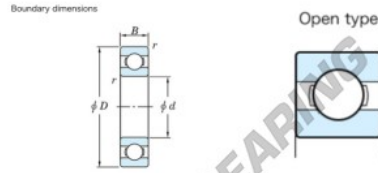

Deep groove ball bearing single row 6056-JTEKT - 6056-JTEKT

<https://www.123bearing.com/bearing-housing/deep-groove-bearing/single-row/6056-jtekt>

Deep groove ball bearing - Single row - Open type

6056	Boundary dimensions (mm)				Basic load ratings (kN)		Fatigue load limit (kN)	factor	Limiting speeds (min-1)
	d	D	B	r (min)	Cr	Cor	F0	F0	Grease lub.
	280	420	65	4	377	408	15.5	16	1300

PRODUCT FEATURES

Brand	JTEKT
N° Ean13	3616060616241
Inside diameter	280 mm
Inside diameter	11.024" inch
Outside diameter	420 mm
Outside diameter	16.535" inch
Thickness	65 mm
Thickness	2.559" inch
Limiting speed	1300 rpm
Dynamic load	377 kN
Static load	408 kN
Packaging	1