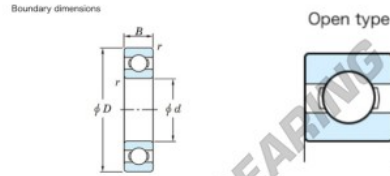

## Deep groove ball bearing single row 6032-JTEKT - 6032-JTEKT

<https://www.123bearing.com/bearing-housing/deep-groove-bearing/single-row/6032-jtekt>

Deep groove ball bearing - Single row - Open type

6032	Boundary dimensions (mm)				Basic load ratings (kN)		Fatigue load limit (kN)	factor	Limiting speeds (min-1)
	d	D	B	r (min)	Cr	Cor	FD	FD	Grease lub.
	160	240	38	2.1	171	135	5.3	15.9	2600

## PRODUCT FEATURES

Brand	JTEKT
N° Ean13	3616060615763
Inside diameter	160 mm
Outside diameter	240 mm
Thickness	38 mm
Limiting speed	2600 rpm
Dynamic load	171 kN
Static load	135 kN
Packaging	1

[contact@123bearing.com](mailto:contact@123bearing.com)