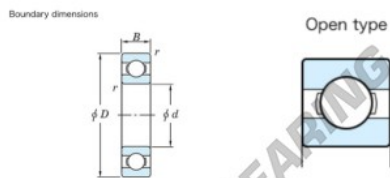

## Deep groove ball bearing single row 6021-JTEKT - 6021-JTEKT

<https://www.123bearing.com/bearing-housing/deep-groove-bearing/single-row/6021-jtekt>

Deep groove ball bearing - Single row - Open type

	Boundary dimensions (mm)				Basic load ratings (kN)		Fatigue load limit (kN)	factor	Limiting speeds (min <sup>-1</sup> )
	d	D	B	r (min)	Cr	CDr	F0	F0	Grease lub.
<b>6021</b>	105	160	26	2	90.4	65.8	3.2	15.8	4000

## PRODUCT FEATURES

Brand	JTEKT
N° Ean13	4549250148897
Inside diameter	105 mm
Outside diameter	160 mm
Thickness	26 mm
Limiting speed	4000 rpm
Dynamic load	90.4 kN
Static load	65.8 kN
Packaging	1

[contact@123bearing.com](mailto:contact@123bearing.com)