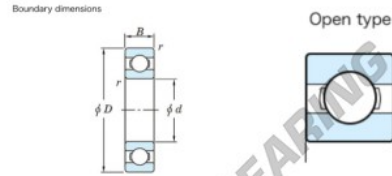

## Deep groove ball bearing single row 6306R-JTEKT - 6306R-JTEKT

<https://www.123bearing.com/bearing-housing/deep-groove-bearing/single-row/6306r-jtekt>

Deep groove ball bearing - Single row - Open type

## PRODUCT FEATURES

Brand	JTEKT
N° Ean13	4549250168956
Inside diameter	30 mm
Outside diameter	72 mm
Thickness	19 mm
Limiting speed	9800 rpm
Dynamic load	41.7 kN
Static load	17.7 kN
Packaging	1

[contact@123bearing.com](mailto:contact@123bearing.com)