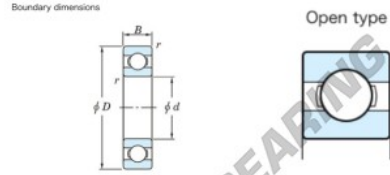

Deep groove ball bearing single row 6205R-JTEKT - 6205R-JTEKT

<https://www.123bearing.com/bearing-housing/deep-groove-bearing/single-row/6205r-jtekt>

Deep groove ball bearing - Single row - Open type

	Boundary dimensions (mm)				Basic load ratings (kN)		Fatigue load limit (kN)		factor		Limiting speeds (min-1)
	d	D	B	r (min)	Cr	C0r	F0	F0			Grease lub.
6205R	25	52	15	1	22.1	9.3	0.74	12.8			13000

PRODUCT FEATURES

Brand	JTEKT
N° Ean13	4549250154744
Inside diameter	25 mm
Outside diameter	52 mm
Thickness	15 mm
Limiting speed	13000 rpm
Weight	131 g
Dynamic load	22.1 kN
Static load	9.3 kN
Packaging	1