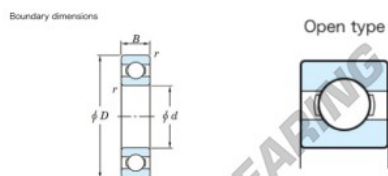

Deep groove ball bearing single row 6205R-JTEKT - 6205R-JTEKT

<https://www.123bearing.com/bearing-housing/deep-groove-bearing/single-row/6205r-jtekt>

Deep groove ball bearing - Single row - Open type

	Boundary dimensions (mm)				Basic load ratings (kN)		Fatigue load limit (kN)	factor	Limiting speeds (min-1)
	d	D	B	r (min)	Cr	C0r	F0	F0	Grease lub.
6205R	25	52	15	1	22.1	9.3	0.74	12.8	13000

PRODUCT FEATURES

Brand	JTEKT
N° Ean13	4549250154744
Inside diameter	25 mm
Inside diameter	0.984" inch
Outside diameter	52 mm
Outside diameter	2.047" inch
Thickness	15 mm
Thickness	0.591" inch
Limiting speed	13000 rpm
Weight	131 g
Dynamic load	22.1 kN
Static load	9.3 kN
Packaging	1