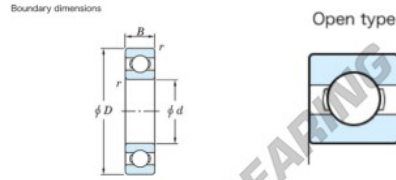

## Deep groove ball bearing single row 6805-JTEKT - 6805-JTEKT

<https://www.123bearing.com/bearing-housing/deep-groove-bearing/single-row/6805-jtekt>

Deep groove ball bearing - Single row - Open type

6805	Boundary dimensions (mm)				Basic load ratings (kN)		Fatigue load limit (kN)	factor	Limiting speeds (min-1)
	d	D	B	r (mm)	Cr	C0r	F0	F0	Grease lub.
	25	37	7	0.3	5.4	2.95	0.12	16	18000

### PRODUCT FEATURES

Brand	JTEKT
N° Ean13	4549250178788
Inside diameter	25 mm
Outside diameter	37 mm
Thickness	7 mm
Limiting speed	18000 rpm
Dynamic load	5.4 kN
Static load	2.95 kN
Packaging	1

[contact@123bearing.com](mailto:contact@123bearing.com)