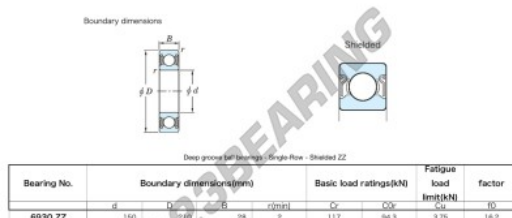

Deep groove ball bearing single row 6930-ZZ-JTEKT - 6930-ZZ-JTEKT

<https://www.123bearing.com/bearing-housing/deep-groove-bearing/single-row/6930-zz-jtekt>

PRODUCT FEATURES

Brand	JTEKT
N° Ean13	3616060613745
Inside diameter	150 mm
Sealing	Shield on both sides
Outside diameter	210 mm
Thickness	28 mm
Dynamic load	117 kN
Static load	94.3 kN
Packaging	1