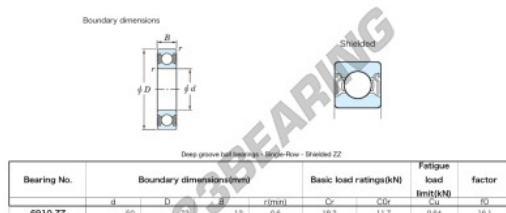

Deep groove ball bearing single row 6910-ZZ-JTEKT - 6910-ZZ-JTEKT

<https://www.123bearing.com/bearing-housing/deep-groove-bearing/single-row/6910-zz-jtekt>

PRODUCT FEATURES

Brand	JTEKT
N° Ean13	3616060612977
Inside diameter	50 mm
Inside diameter	1.969" inch
Sealing	Shield on both sides
Outside diameter	72 mm
Outside diameter	2.835" inch
Thickness	12 mm
Thickness	0.472" inch
Dynamic load	18.2 kN
Static load	11.7 kN
Packaging	1