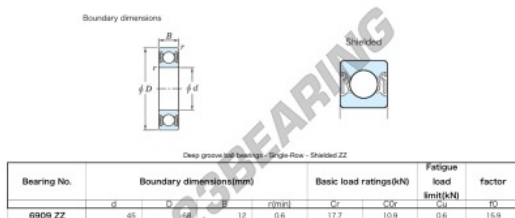

Deep groove ball bearing single row 6909-ZZ-JTEKT - 6909-ZZ-JTEKT

<https://www.123bearing.com/bearing-housing/deep-groove-bearing/single-row/6909-zz-jtekt>

PRODUCT FEATURES

Brand	JTEKT
N° Ean13	3616060612922
Inside diameter	45 mm
Sealing	Shield on both sides
Outside diameter	68 mm
Thickness	12 mm
Dynamic load	17.7 kN
Static load	10.9 kN
Packaging	1