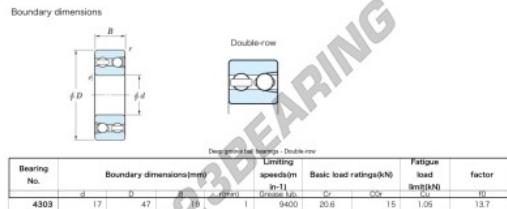

Deep groove ball bearing double row 4303-JTEKT - 4303-JTEKT

<https://www.123bearing.com/bearing-housing/deep-groove-bearing/double-row/4303-jtekt>

PRODUCT FEATURES

Brand	JTEKT
N° Ean13	3616060612083
Inside diameter	17 mm
Outside diameter	47 mm
Thickness	19 mm
Limiting speed	9400 rpm
Dynamic load	20.6 kN
Static load	15 kN
Packaging	1