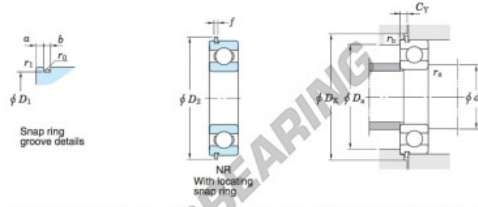

Deep groove ball bearing single row 6024-NR-JTEKT - 6024-NR-JTEKT

<https://www.123bearing.com/bearing-housing/deep-groove-bearing/single-row/6024-nr-jtekt>

Single-row deep groove ball bearings ——— Koyo snap ring groove type locating snap ring type

Boundary dimensions (mm)				Basic load ratings (kN)			Factor		Limiting speeds (min ⁻¹)		Bearing No.		
d	D	B	r ₁	C ₁₀	C ₉₀	f ₀	Grease lub.	Oil lub.	With snap ring groove	With locating snap ring	D ₁ max.		
120	180	28	2	85.0	79.3	15.9	3 600	4 200		6024NR	173.66		

Dimensions of snap ring groove (mm)			Dimensions of locating snap ring (mm)		Mounting dimensions (mm)							(Refer.)	(Refer.)
a	b	r ₀	D ₂	f	d ₄	D ₄	D ₅	C _Y	r _a	r _b	Mass	Bearing No.	
max.	±0.15	max.	max.	±0.05	max.	max.	min.	max.	max.	max.	(kg)		
3.71	3.65	0.6	192.9	3.05	129	171	195	6.45	2	0.5	2.07	6024N	

PRODUCT FEATURES

Brand	JTEKT
N° Ean13	3663952485829
Inside diameter	120 mm
Outside diameter	192.9 mm
Thickness	28 mm
Weight	2070 g
Packaging	1

contact@123bearing.com

(646) 712 9672

CRT4 de Lesquin 60 Rue Du Haut De Sainghin 59273 Fretin FRANCE